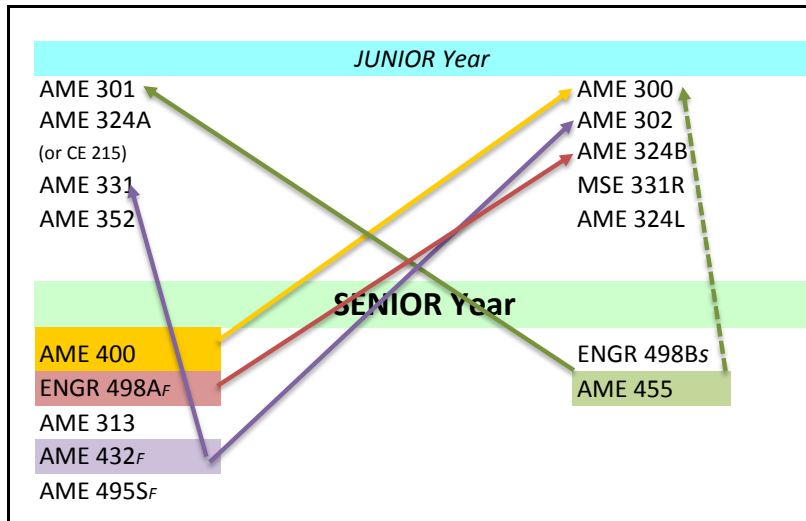

Bachelor of Science in MECHANICAL Engineering

Prerequisite Chart

for complete prereq info refer to: <http://catalog.arizona.edu/2015-16/>
2015-2016 Catalog Use in Conjunction with Four Year Plan

for 2014/2015 and earlier catalog requirements contact AME advisor

No more than 2 lower div courses may be outstanding the semester Advanced Standing is awarded (upper division allowed) and ALL lower division completed the first semester upper div is taken.

———— = prereq
 - - - - = coreq (may be taken concurrently)