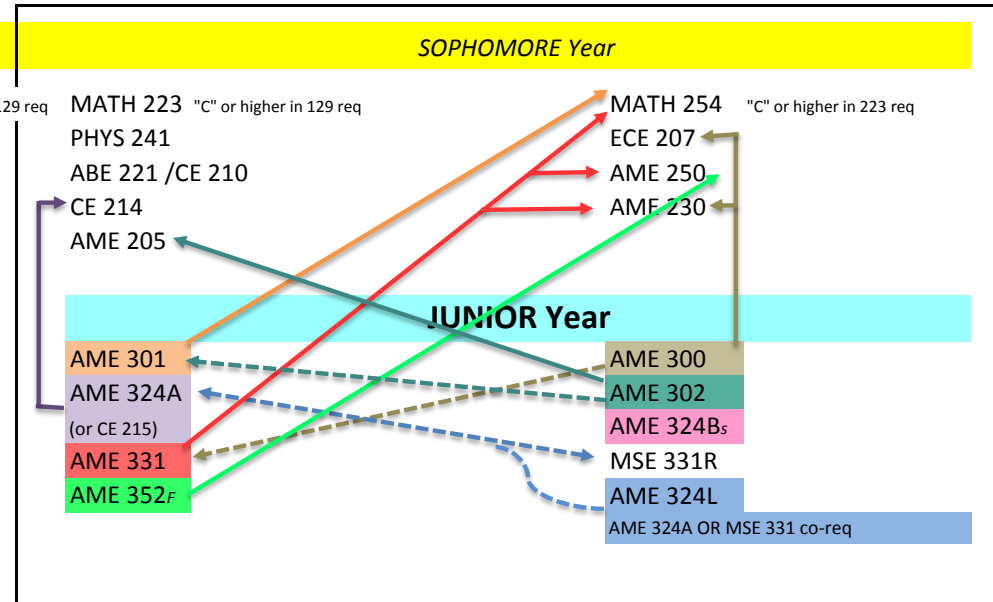

No more than 2 lower div courses may be outstanding the semester Advanced Standing is awarded (upper division allowed) and ALL lower division completed the first semester upper div is taken.

———— = prereq
 - - - - = coreq (may be taken concurrently)