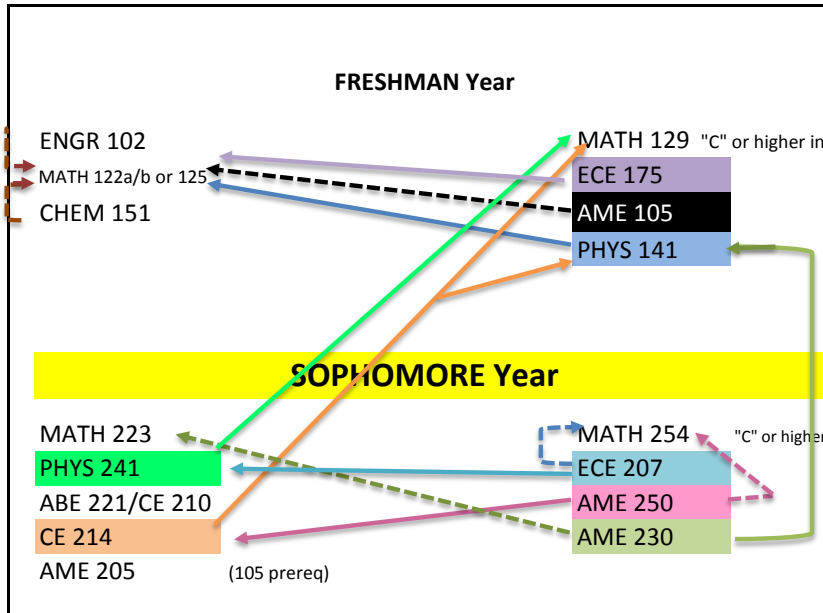

Bachelor of Science in MECHANICAL Engineering

Prerequisite Chart

for complete prereq info refer to: <http://catalog.arizona.edu/2015-16/>
2015-2016 Catalog Use in Conjunction with Four Year Plan

for 2014/2015 and earlier catalog requirements contact AME advisor

No more than 2 lower div courses may be outstanding the semester Advanced Standing is awarded (upper division allowed) and ALL lower division completed the first semester upper div is taken.

———— = prereq
 - - - - = coreq (may be taken concurrently)