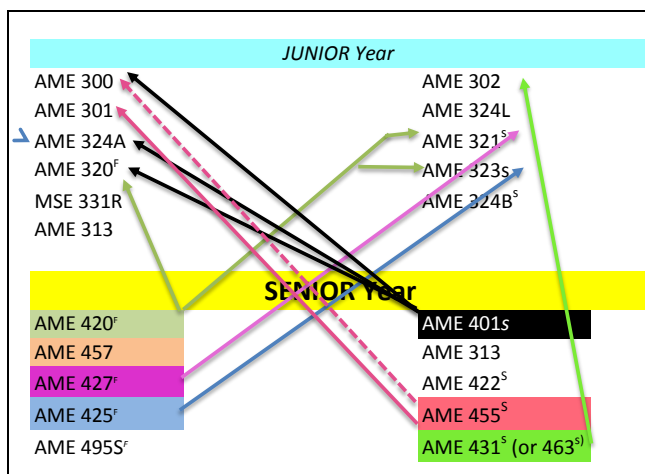

Bachelor of Science in AEROSPACE Engineering

Prerequisite Chart

for complete prereq info see to: <http://catalog.arizona.edu/2015-16/>

2015-2016 Catalog

(Use in conjunction with four year course plan)

for 2014/2015 and earlier catalog requirements please contact AME advisor

No more than 2 lower div courses may be outstanding the semester Advanced Standing is awarded (upper-division allowed) - and ALL lower div completed the first semester upper div is taken.

— = prereq
 - - - = coreq (may be taken concurrently)