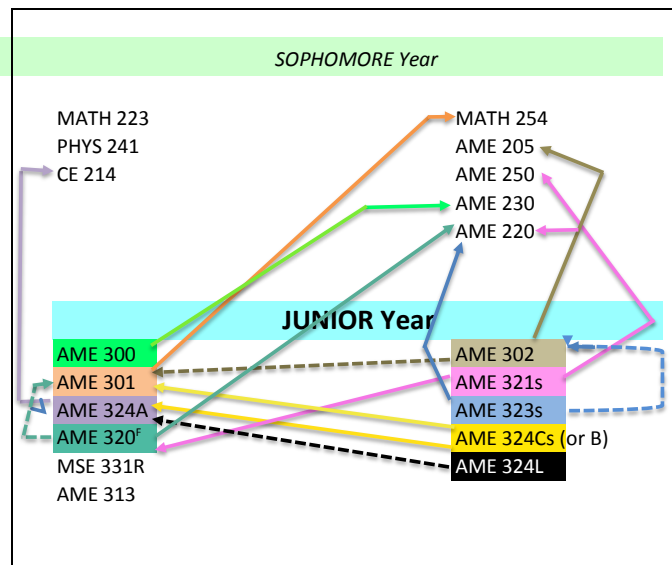

Bachelor of Science in AEROSPACE Engineering

Prerequisite Chart

for complete prereq info see to: <http://catalog.arizona.edu/2015-16/>

2015-2016 Catalog

(Use in conjunction with four year course plan)

for 2014/2015 and earlier catalog requirements please contact AME advisor

No more than 2 lower div courses may be outstanding the semester Advanced Standing is awarded (upper-division allowed) - and ALL lower div completed the first semester upper div is taken.

— = prereq
 - - - = coreq (may be taken concurrently)