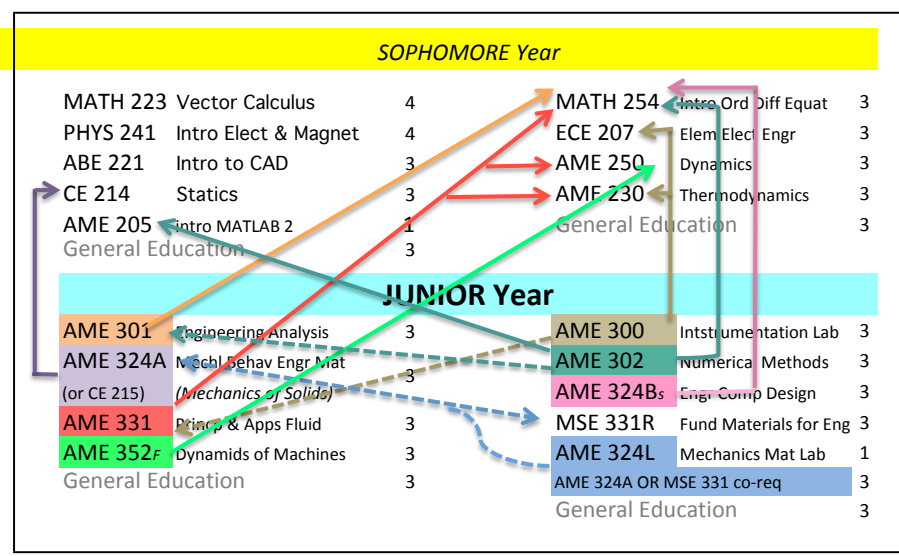

Bachelor of Science in MECHANICAL Engineering

Prerequisite Chart

2014-2015 Catalog

for 2013/2014 and earlier catalog requirements please contact AME advisor

Based on typical four-year plan. Use in Conjunction with Blue Curriculum Handout

— = prereq
 - - - = coreq (may be taken concurrently)