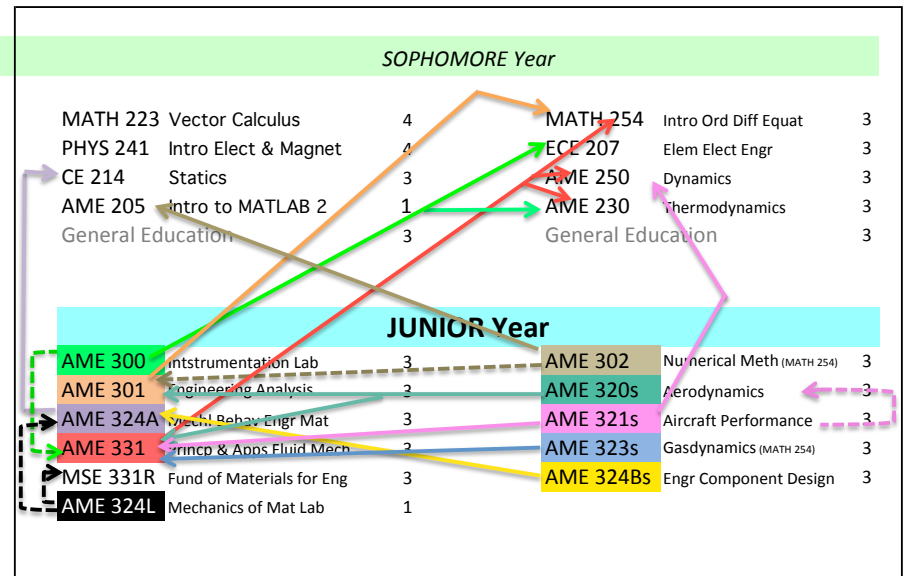

last updated 9/10/14

Bachelor of Science in AEROSPACE Engineering

Prerequisite Chart

2014-2015 Catalog

for 2013/2014 and earlier catalog requirements please contact AME advisor

Based on typical four-year plan. Use in Conjunction with Purple Curriculum Handout

———— = prereq
 - - - - - = coreq (may be taken concurrently)